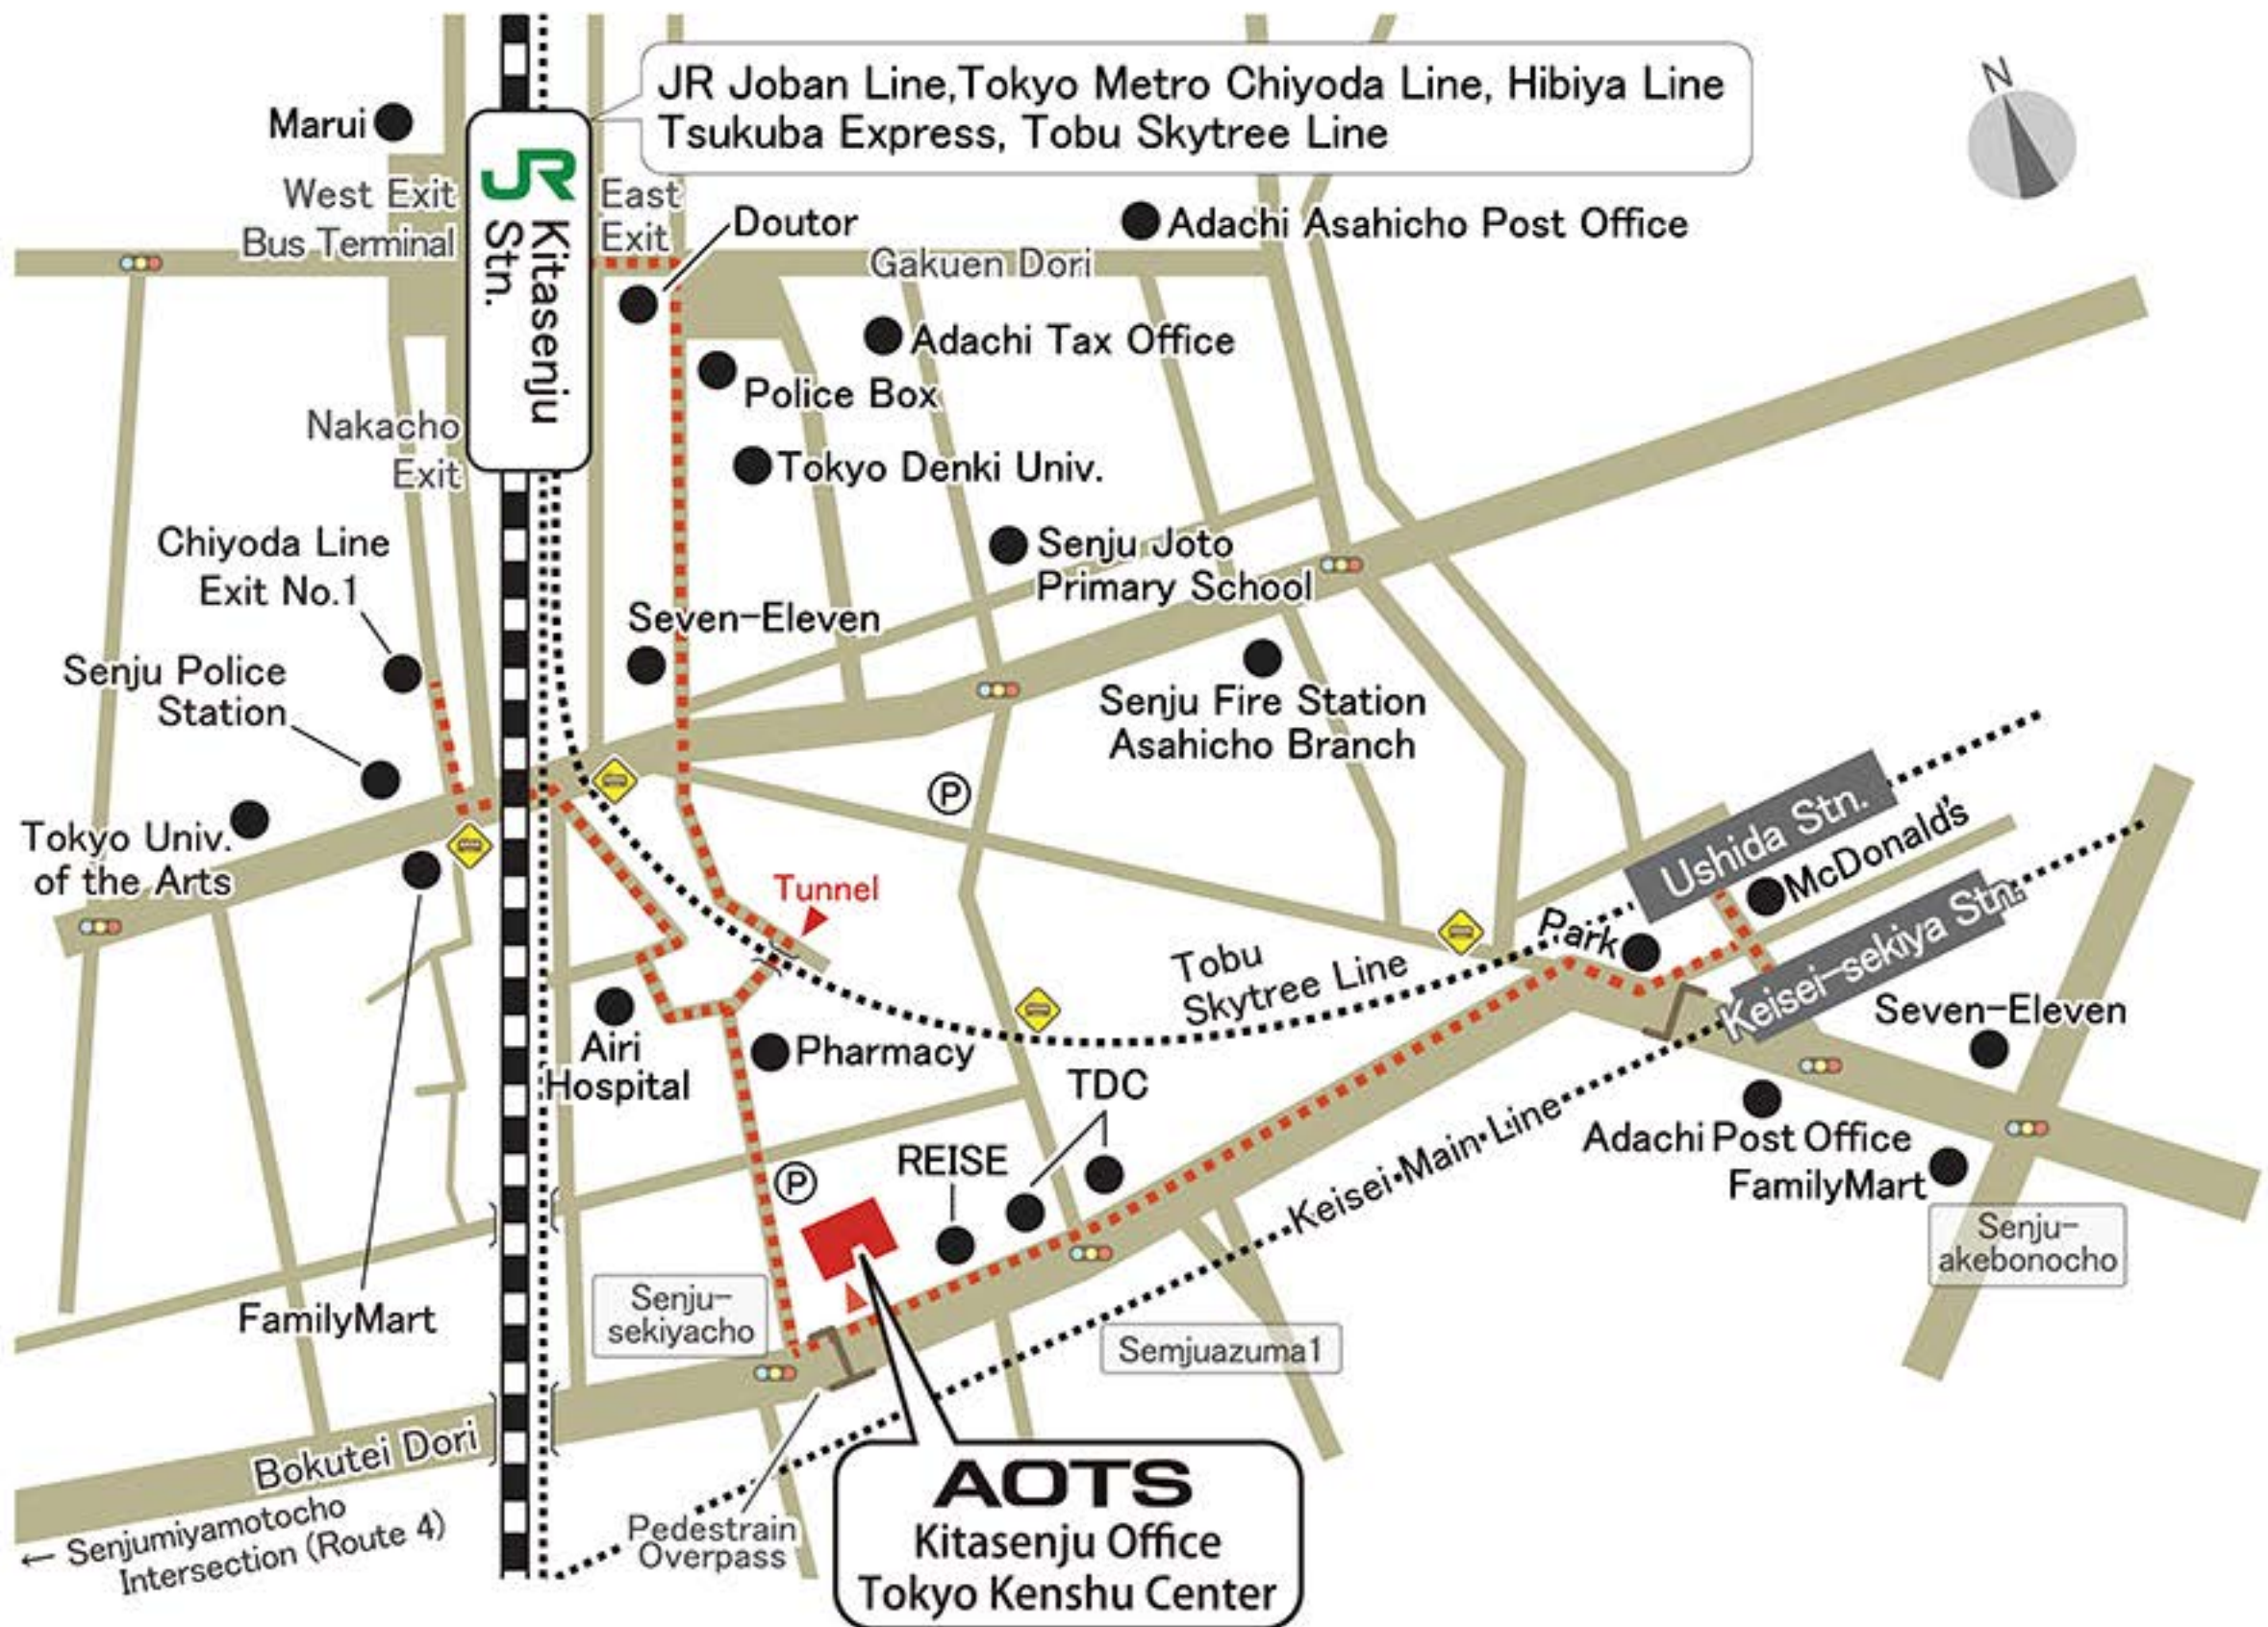

Kitasenju Office / Tokyo Kenshu Center

12-minute walk from Kitasenju Stn.
7-minute walk from Keisei-sekiya Stn. & Ushida Stn.