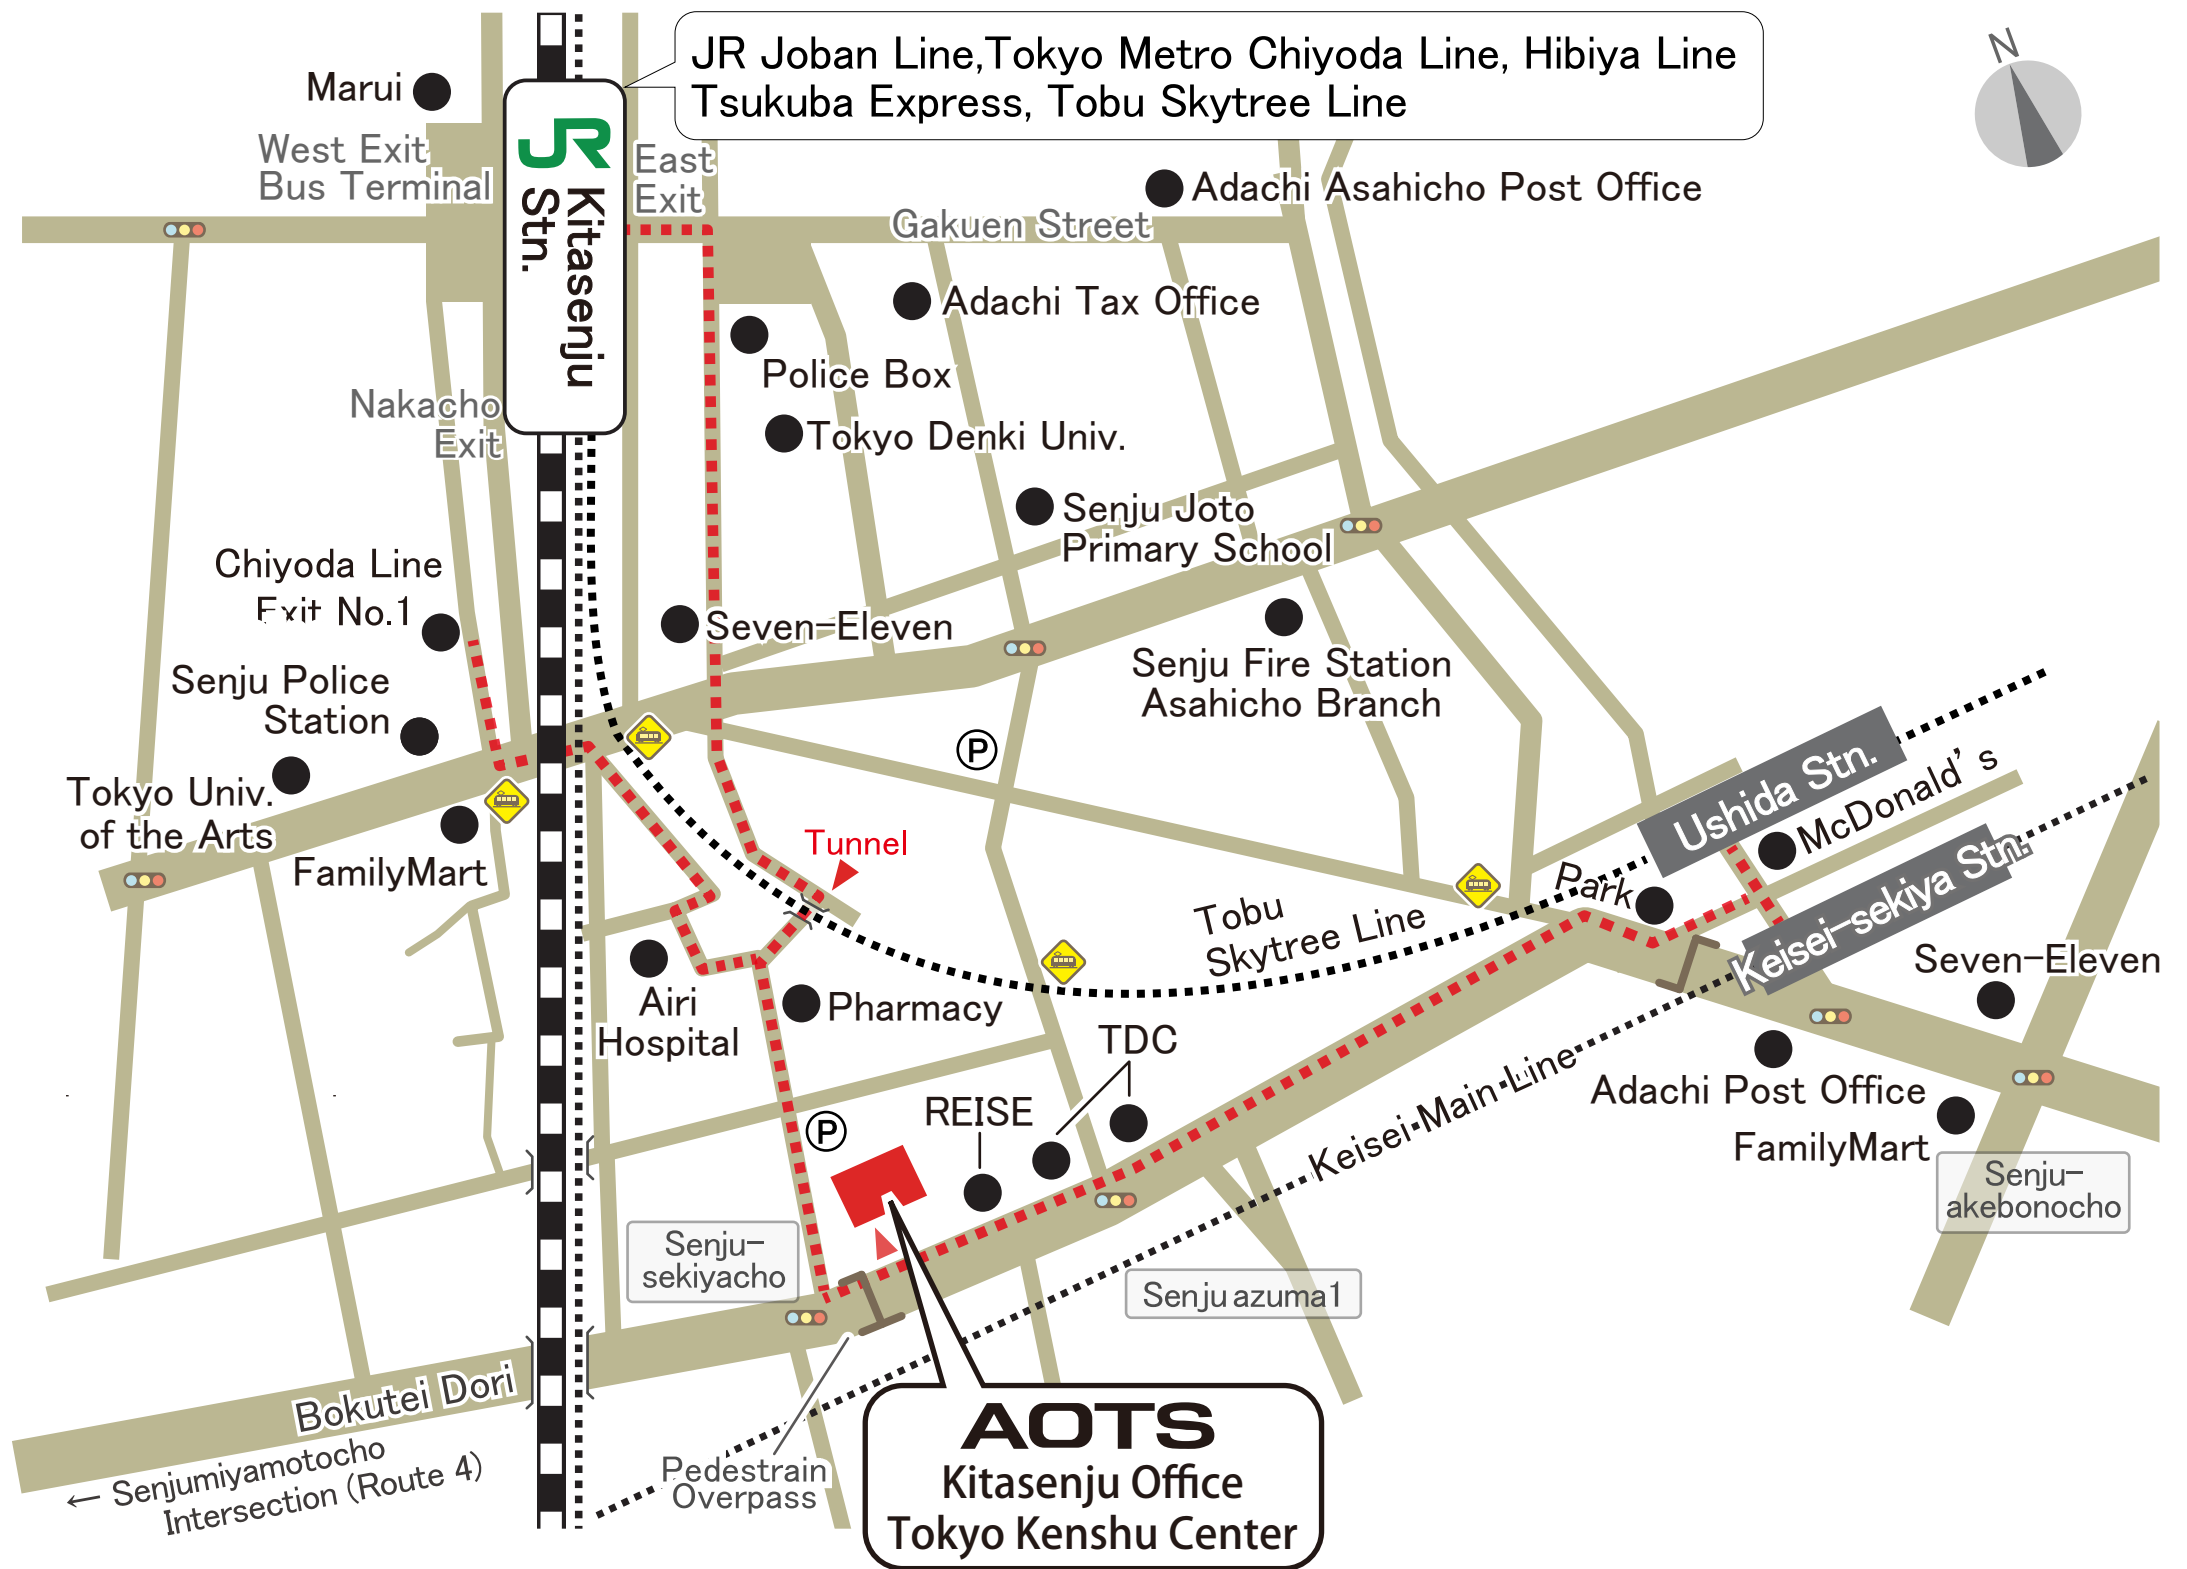

Kitasenju Office / Tokyo Kenshu Center

12-minute walk from Kitasenju Stn.
7-minute walk from Keisei-sekiya Stn. & Ushida Stn.